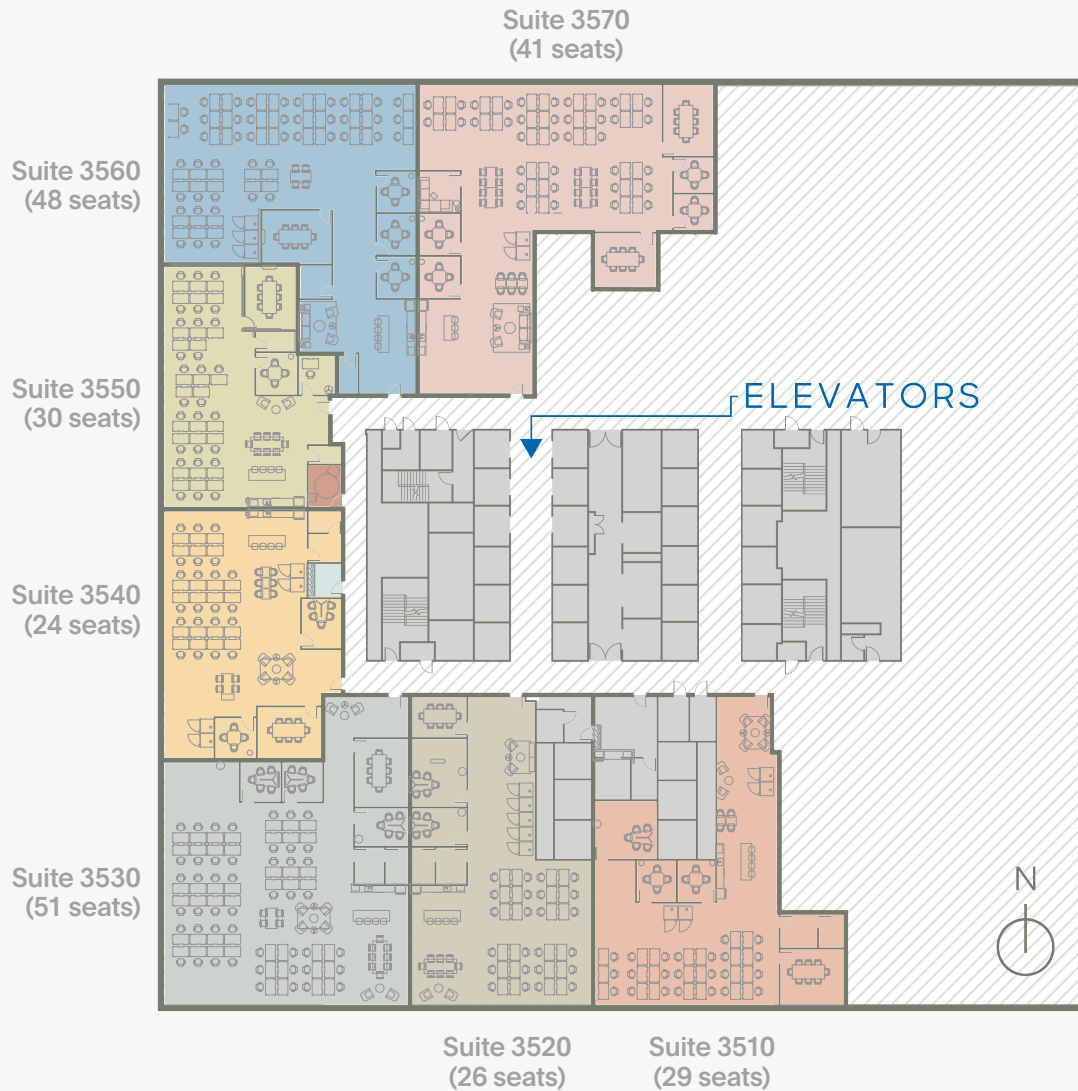

# EQ Space Floorplan

## 35th Floor, 250 Seats, 27,357 SF

Willis Tower

### Common Spaces

- Wellness Room
- ADA Phone Room

- Move in ready suites
- Fully furnished
- Dedicated entrance
- Dedicated IT closet and WiFi

telos

[willistower.com/space](http://willistower.com/space)