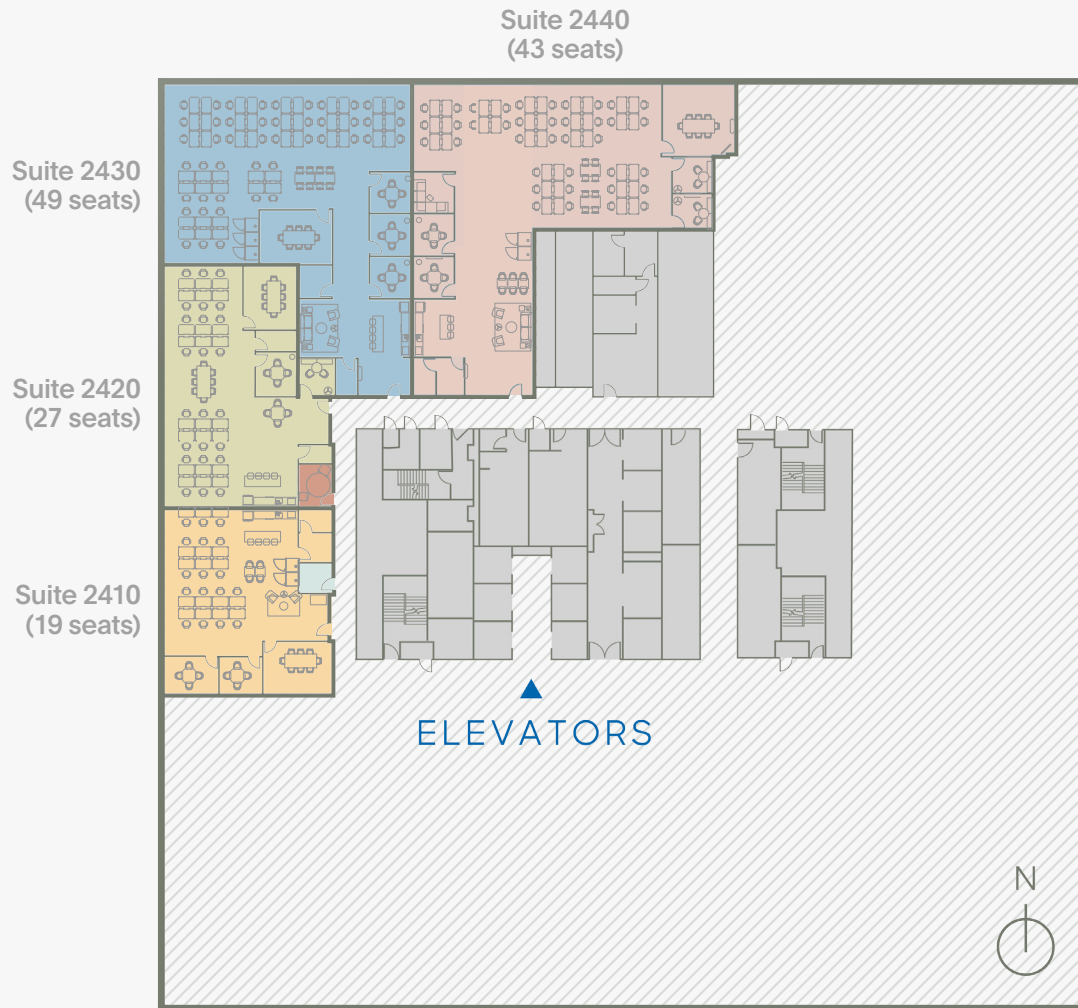

# EQ Space Floorplan

## 24th Floor, 138 Seats, 16,587 SF

Willis Tower

### Common Spaces

- Wellness Room
- ADA Phone Room

- Move in ready suites
- Fully furnished
- Dedicated entrance
- Dedicated IT closet and WiFi

telos

[willistower.com/space](http://willistower.com/space)