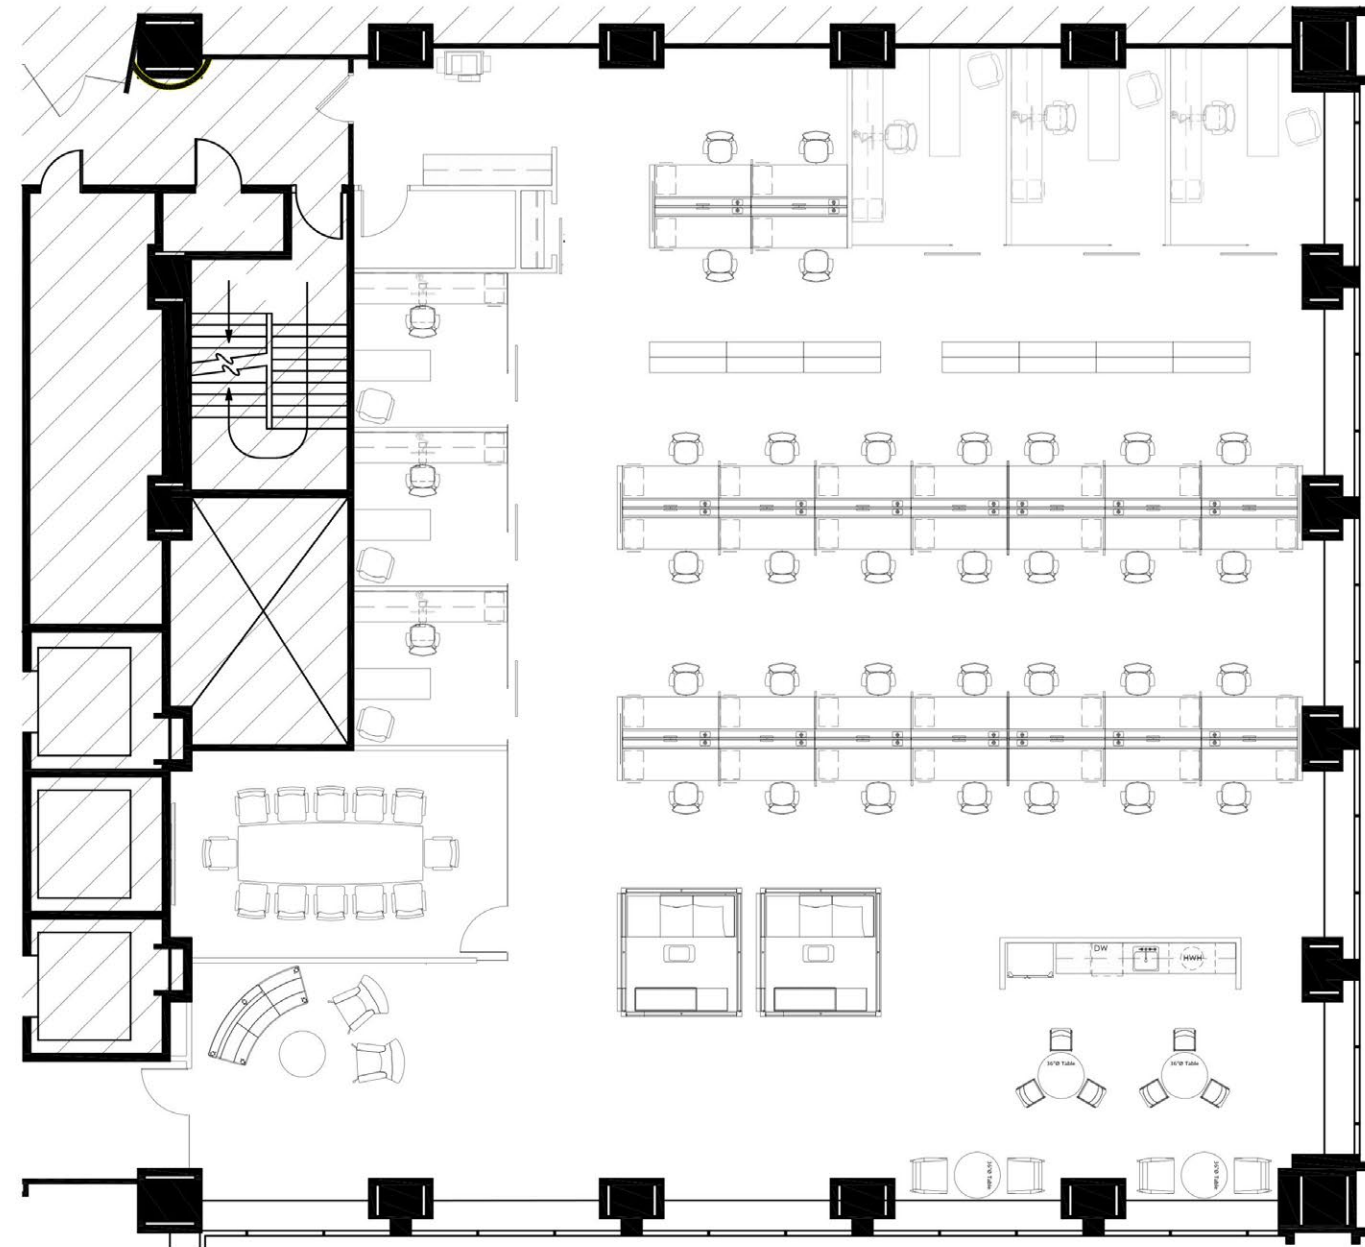

## SUITE 5205

7,008 RSF

(28-34) WORKSTATIONS | (6) PRIVATE OFFICES

- Reception/main entry
- Phone/meeting booths
- Work café

telos

JAMEY DIX

jdix@telosgroupllc.com  
312.477.2944

NIKKI KERN