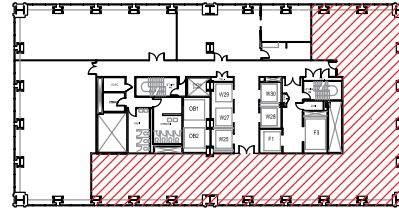

SUITE 9800/9820

5,928 RSF

HEADCOUNT 12

telos

JAMEY DIX

jdix@telosgroupllc.com
312.477.2944

NIKKI KERN

nkern@telosgroupllc.com
312.477.2945