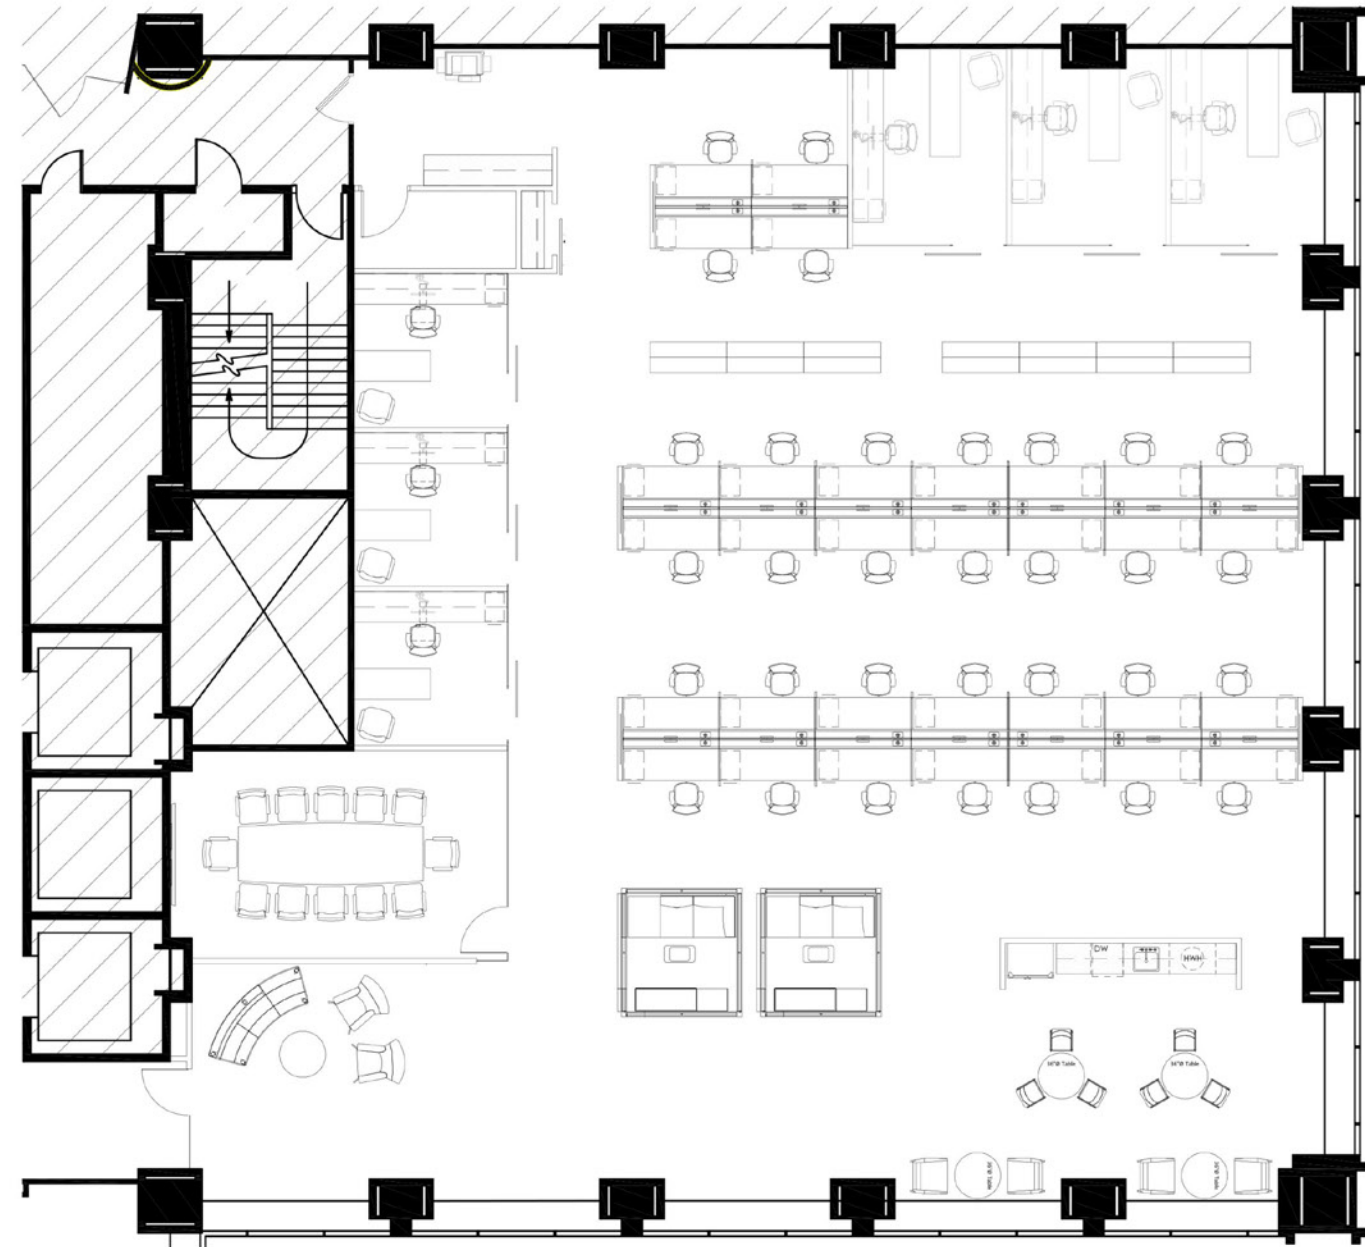

SUITE 5205

7,008 RSF

(28-34) WORKSTATIONS | (6) PRIVATE OFFICES

- Reception/main entry
- Phone/meeting booths
- Work café

telos

JAMEY DIX
jdix@telosgroupllc.com
312.477.2944

NIKKI KERN
nkern@telosgroupllc.com
312.477.2945