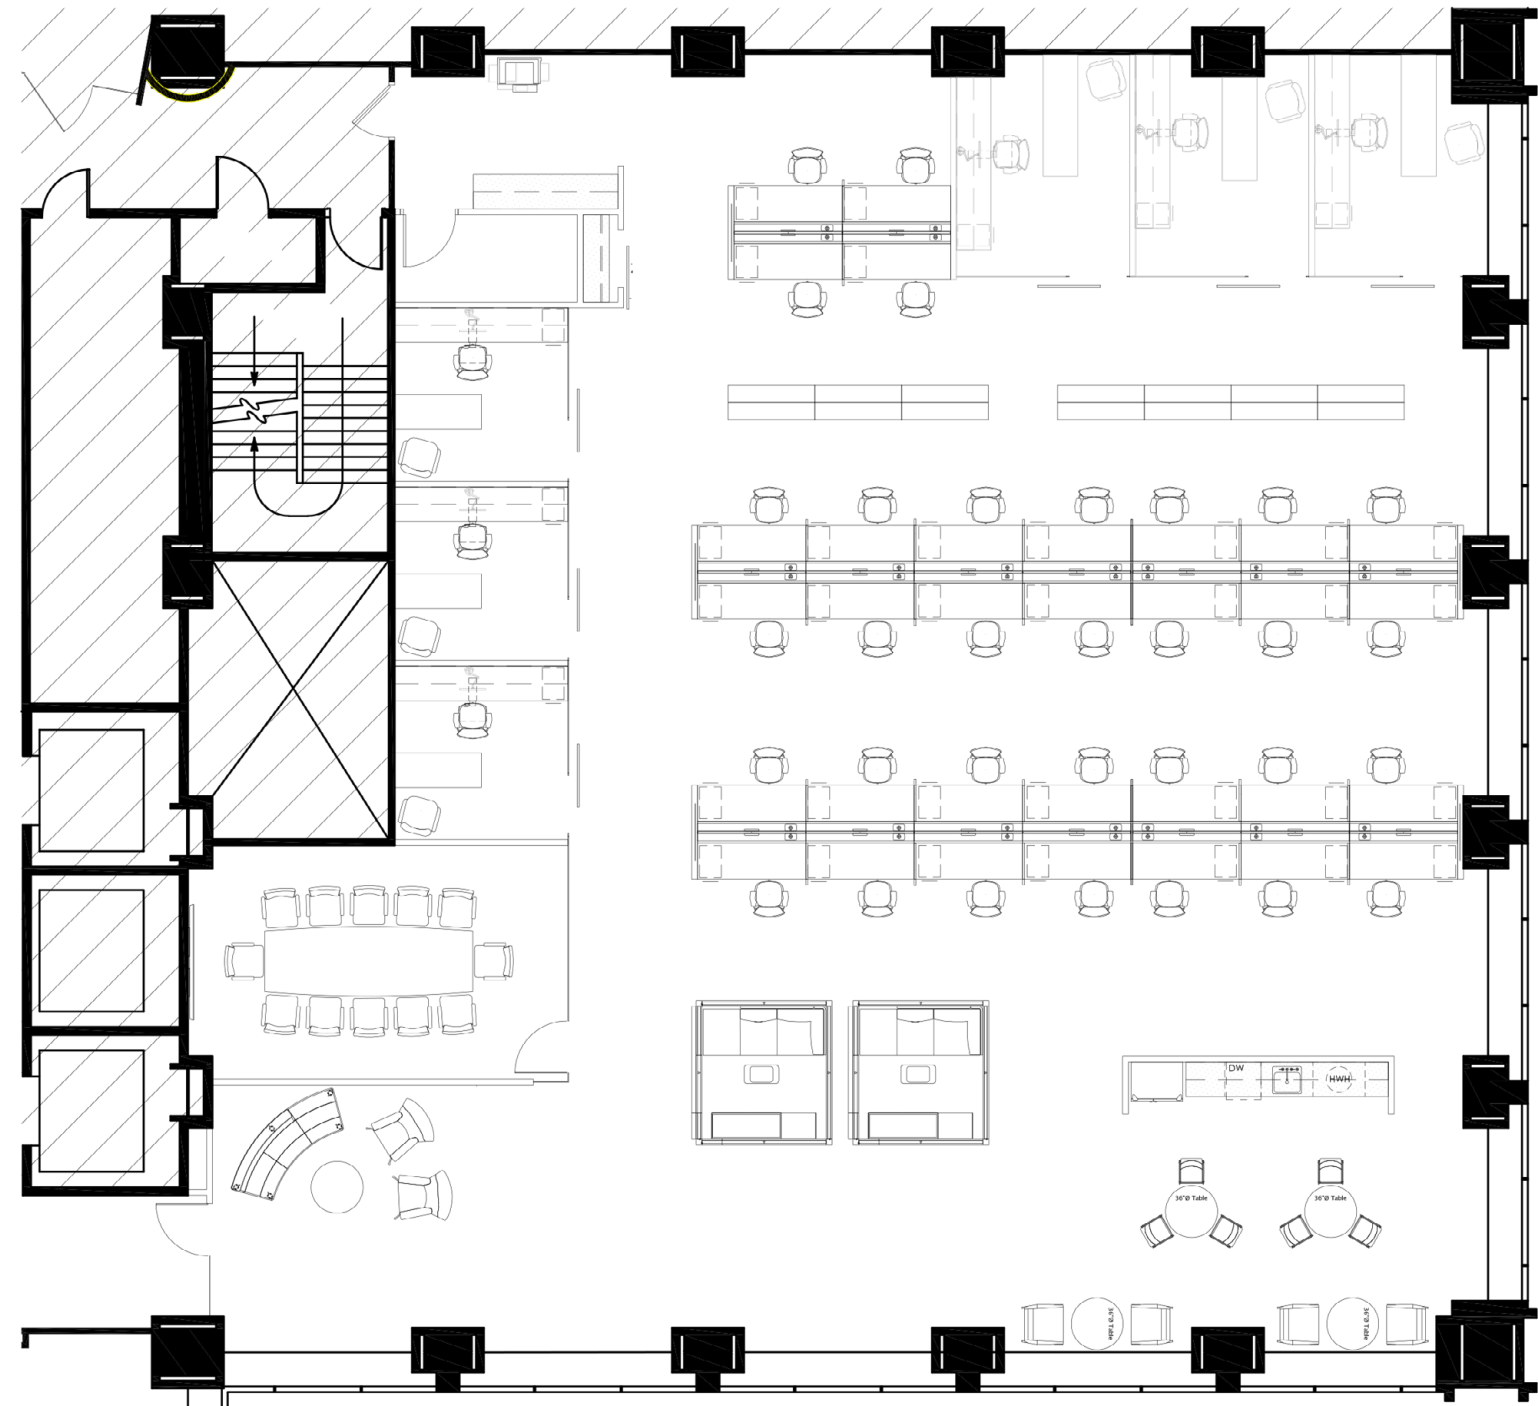

SUITE 5205

7,008 RSF

(28-34) WORKSTATIONS | (6) PRIVATE OFFICES

- Reception/main entry
- Phone/meeting booths
- Work café

telos

JAMEY DIX

jdix@telosgroupllc.com
312.477.2944

NIKKI KERN