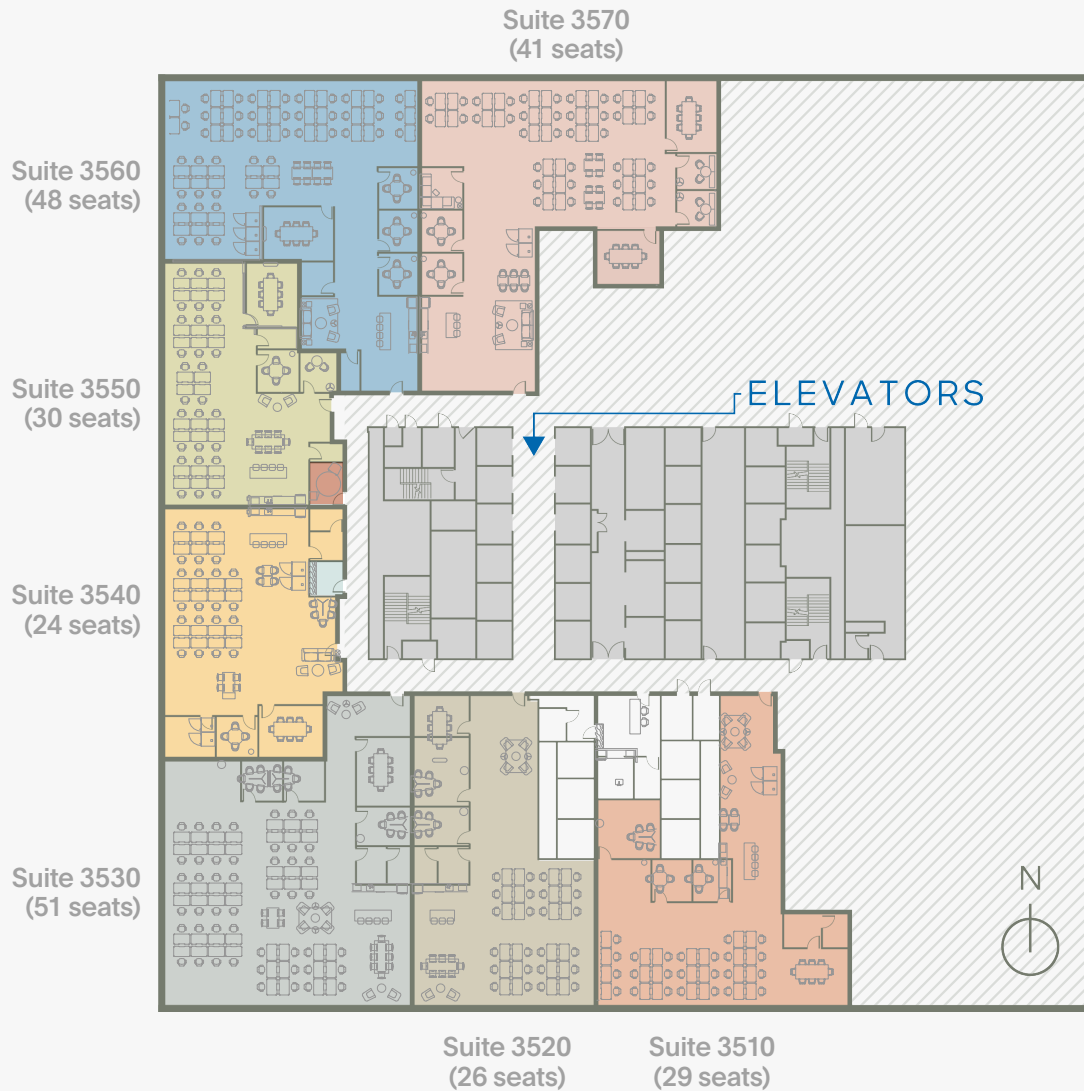

EQ Space Floorplan

35th Floor, 249 Seats, 30,566 SF

Willis Tower

Common Spaces

- Wellness Room
- ADA Phone Room

- Move in ready suites
- Fully furnished
- Dedicated entrance
- Dedicated IT closet and WiFi

telos

EQ Space