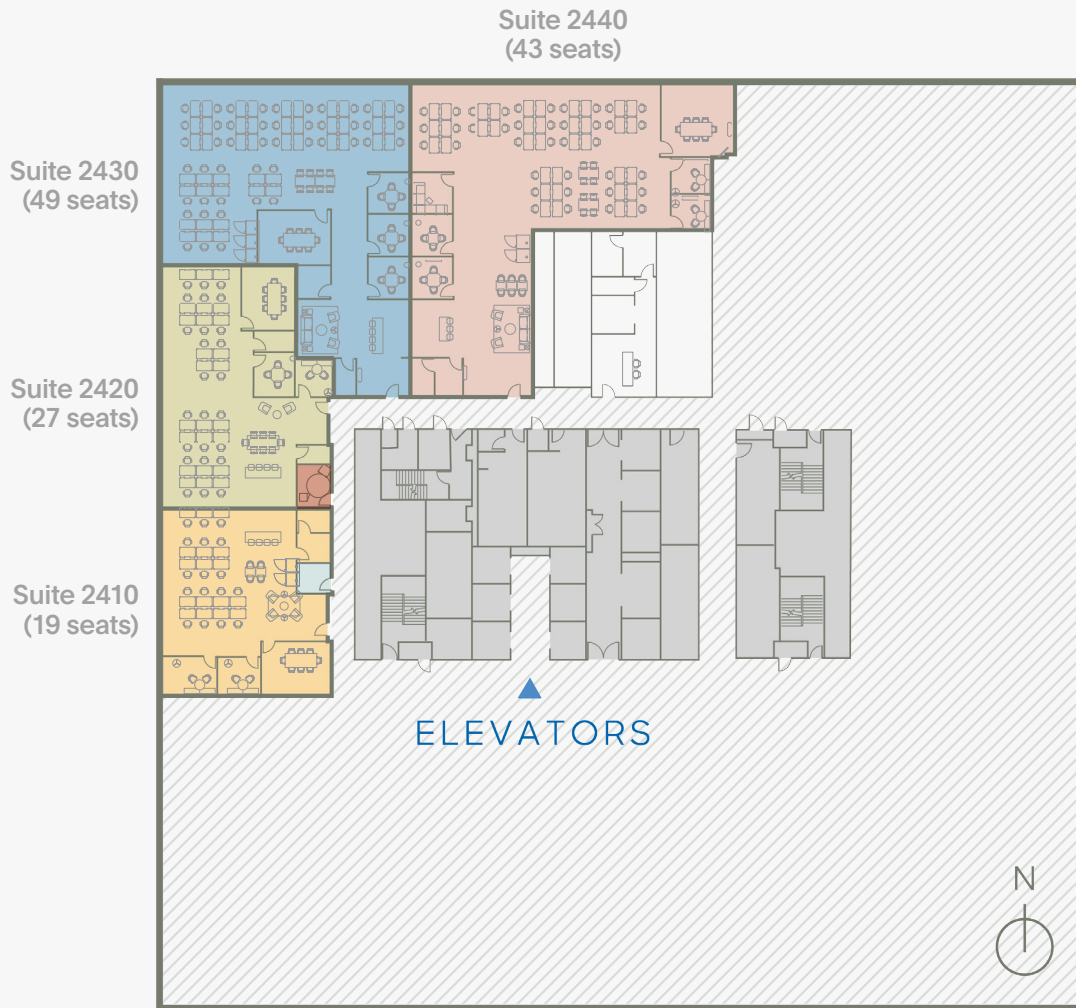

# EQ Space Floorplan

24th Floor, 138 Seats, 16,911 SF

Willis Tower

## Common Spaces

- Wellness Room
- ADA Phone Room

- Move in ready suites
- Fully furnished
- Dedicated entrance
- Dedicated IT closet and WiFi

telos

EQ Space

EQ Office